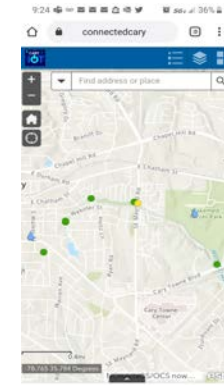

Field Worker Mobile Dashboard

Field Worker and Citizen Notification via LiveMessage, CTI, Email

Azure Data Ingestion & Storage