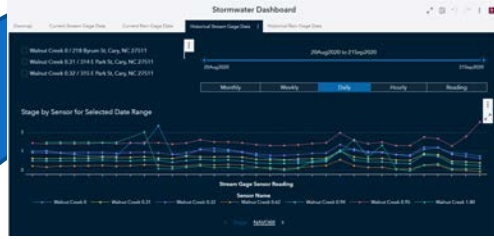

Smart and Connected Community Ecosystem

Esri Real Time Visualization & Situational Awareness

SAS Analytic and Predictability Modeling