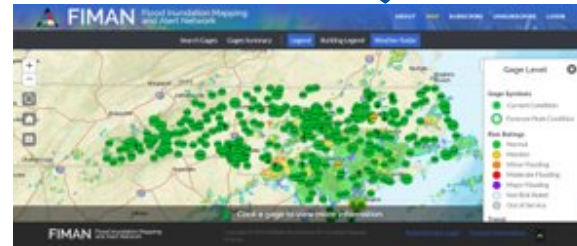

Regional Data Sharing